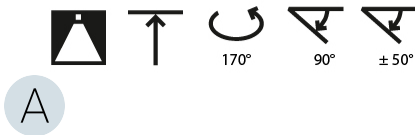

GENERAL

Series: Sign Diva Dancer
Subseries: Sign Diva Dancer
Brand: Prolicht
Division: Architectural
Mounting Type: Suspension
Mounting Location: Ceiling
Subcategory: Pendant

PHYSICAL

Shape: Round
Diameter (mm): 850
Diameter (in): 33 7/16
Height (mm): 870
Height (in): 34 1/4
Light Distribution: Adjustable / Direct
Weight (kg): 9.8
Weight (lbs): 21.56
Diffuser: PMMA - Opal / Micro-Prism / Sparkling Secret / Vintage Industrial
Fixture Finish: SSR / BKV / CWI / CRY / HAB / UFT / ITA / RUA / FTG / MYG / LOD / PUS / FRO / FUP / KIA / POP / BLS / SPG / MEY / GOH / GUM / CHC / COM / ABZ / JAG / OBR / MOS / ROR
Fixture Material: Extruded Aluminum / Steel

ELECTRICAL

Lamp Type: LED (Zhaga Standard)
Input Wattage (W): 96.8
Total Output Wattage (W): 76.8
Dimming: Tri-Mode (Non-Dimming and Phase Dimming (120Vac only) and 0-10V Dimming)
Driver Included: Yes
Driver Location: Integrated
Driver Type: Constant Current - Universal
Driver Class: Class 2
Input Voltage (V): 120 - 277
Constant Current (MA): 600

LED

Color Temperature (°K): 3000 / 3500 / 4000
Max. Delivered Lumen (lm): 11160 / 11388 / 11620
CRI: >90 CRI
Lamp Life (hrs): 50000

OPTICAL

Adjustability: Rotational Canopy 170°; Tilting Canopy ±50°; Tilting Head ±90°

RATINGS AND CERTIFICATIONS

Certified By: Certified for North American Standards
IP rating: IP20